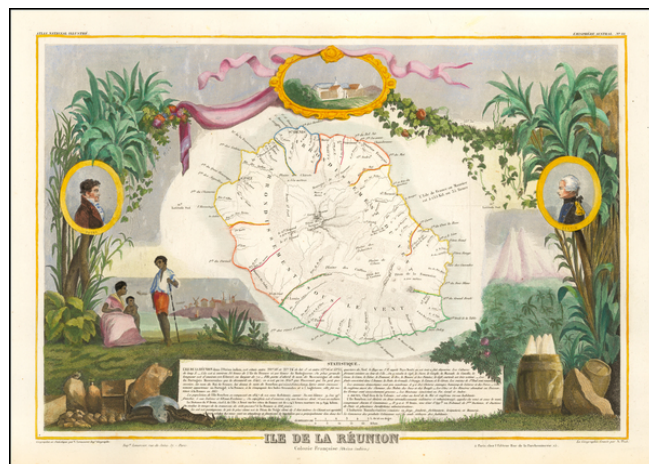

## Ile de la Reunion

**Stock#:** 58150  
**Map Maker:** Levasseur  
**Date:** 1850 circa  
**Place:** Paris  
**Color:** Hand Colored  
**Condition:** VG+  
**Size:** 16 x 13 inches  
**Price:** \$125.00

### Description:

Decorative map of Reunion island.

Engraved by Raimond Bonheur, father of the famous French artist Rosa Bonheur.