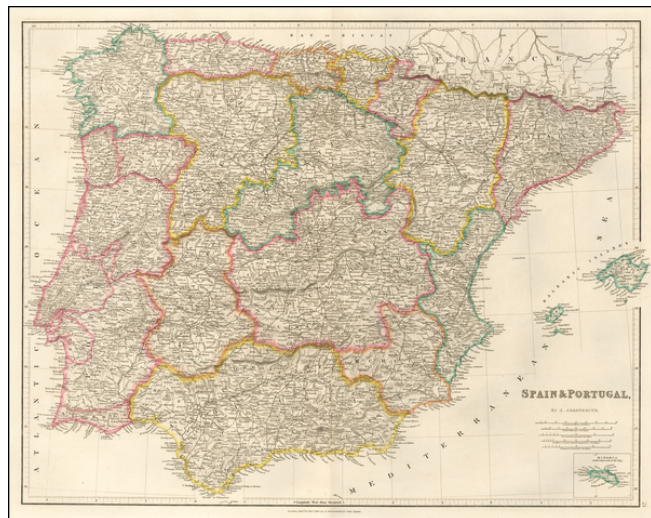

Barry Lawrence Ruderman Antique Maps Inc.

7407 La Jolla Boulevard
La Jolla, CA 92037

www.raremaps.com

(858) 551-8500
blr@raremaps.com

Spain & Portugal

Stock#: 58140
Map Maker: Arrowsmith
Date: 1842
Place: London
Color: Outline Color
Condition: VG+
Size: 24 x 20 inches
Price: SOLD

Description:

Detailed map of the Iberian Peninsula, published in London by John Arrowsmith.

The map appeared in Arrowsmith's *London Atlas*.

Detailed Condition: