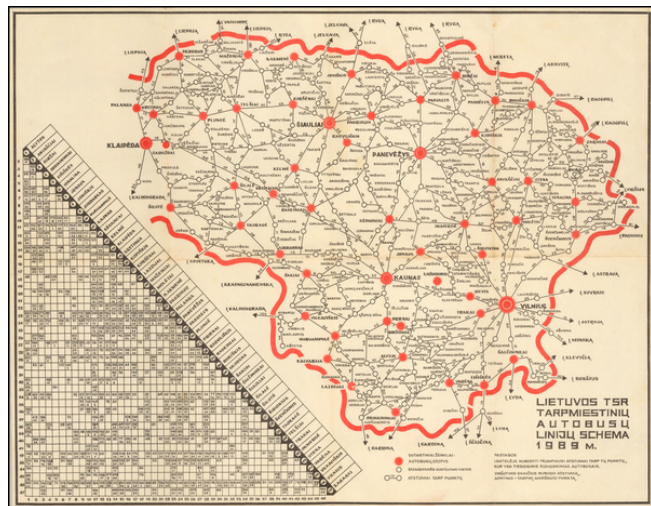

Barry Lawrence Ruderman Antique Maps Inc.

7407 La Jolla Boulevard
La Jolla, CA 92037

www.raremaps.com

(858) 551-8500
blr@raremaps.com

[Lithuania] Lietuvos TSR Tarp miestinių Autobuso Linijų Schema 1989 m.

Stock#: 58126
Map Maker: Anonymous
Date: 1989
Place: n.p.
Color: Color
Condition: VG
Size: 20 x 15.5 inches
Price: \$145.00

Description:

The Bus Map of Lithuania in the Final Year of Soviet Control

Detailed map of the bus lines in Lithuania.

The map translates as: "The Lithuanian SSR Coach Line Scheme 1989".

Detailed Condition: