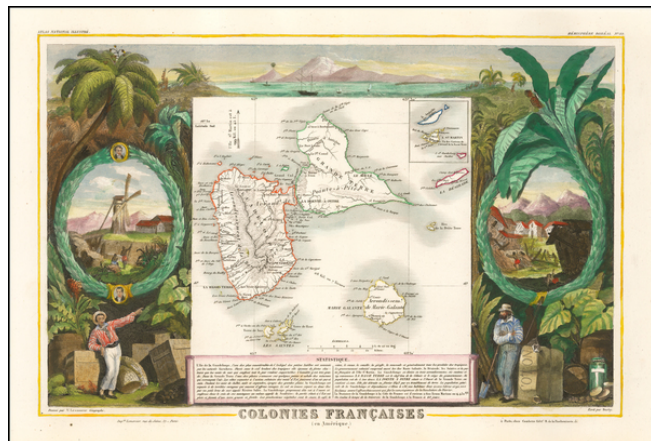

**Barry Lawrence Ruderman
Antique Maps Inc.**

7407 La Jolla Boulevard
La Jolla, CA 92037

www.raremaps.com

(858) 551-8500
blr@raremaps.com

(Guadalupe, Marie-Galant, etc.) Colonies Francaises

Stock#: 58106
Map Maker: Levasseur
Date: 1849
Place: Paris
Color: Hand Colored
Condition: VG+
Size: 16 x 13 inches
Price: SOLD

Description:

Decorative map of the islands of Guadalupe, Marie-Galant, etc., from Levasseur's *Atlas Universel Illustré*.

The map is surrounded by allegorical vignettes. Full wash color example.

Engraved by Raimond Bonheur, father of the famous French artist Rosa Bonheur.