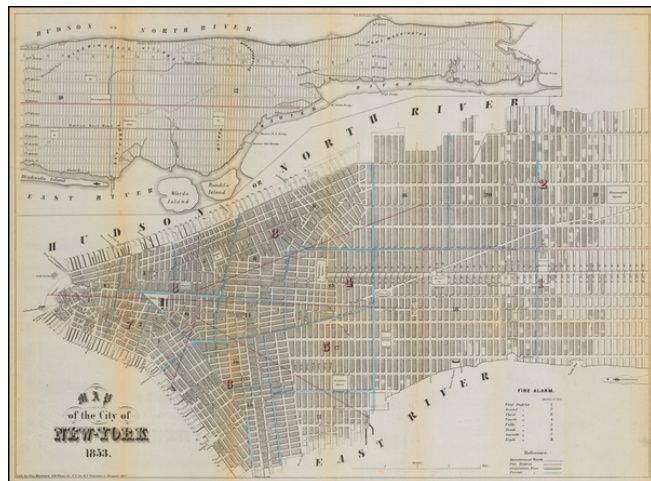

## Map of the City of New-York 1853

**Stock#:** 58092  
**Map Maker:** Valentine's Manual  
**Date:** 1853  
**Place:** New York  
**Color:** Outline Color  
**Condition:** VG  
**Size:** 21 x 15 inches  
**Price:** SOLD

### Description:

Detailed map of New York City, colored by Wards and Fire Districts.

Shows public and private piers, streets, parks, and other details, with a larger plan of the Island of Manhattan at the top.