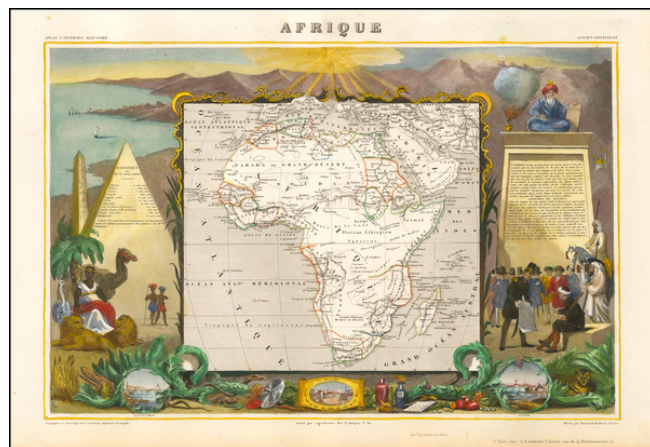

## Afrique

**Stock#:** 58083  
**Map Maker:** Levasseur  
**Date:** 1845  
**Place:** Paris  
**Color:** Hand Colored  
**Condition:** VG+  
**Size:** 17 x 11 inches  
**Price:** \$195.00

### Description:

Decorative map of Africa from Levasseur's *Atlas Universel Illustré*.

Illustrations showing people, animals and town insets of commerce.