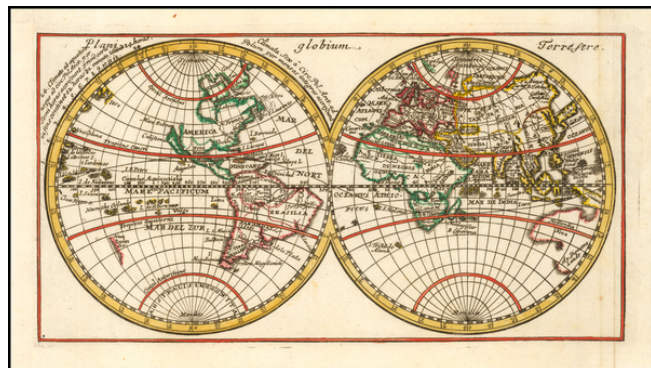

Barry Lawrence Ruderman Antique Maps Inc.

7407 La Jolla Boulevard
La Jolla, CA 92037

www.raremaps.com

(858) 551-8500
blr@raremaps.com

Plani globium Terrestre

Stock#: 58061
Map Maker: Anonymous
Date: 1700 circa
Place: n.p.
Color: Outline Color
Condition: VG
Size: 10.5 x 5.5 inches
Price: SOLD

Description:

Rare double hemisphere world map, by an unknown publisher.

California is shown as an island.

Includes a curious treatment of New Zealand and Australia, based upon the discoveries of Abel Tasman.