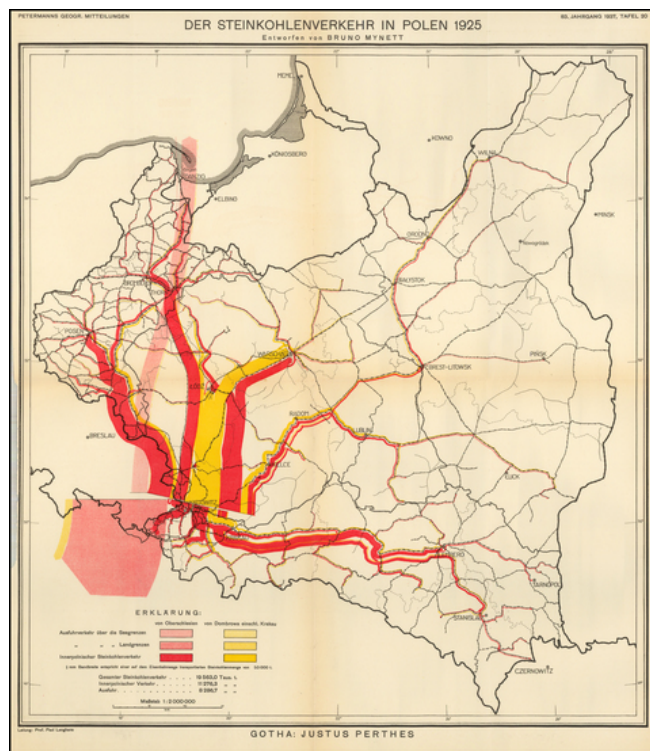

Stock#: 58013
Map Maker: Petermann
Date: 1937
Place: Gotha
Color: Color
Condition: VG+
Size: 17 x 19 inches
Price: \$ 125.00

Description:

Thematic map of Poland, showing the Coal Industry in 1925, based upon the work of Bruno Mynett, *Der Steinkohlenverkehr innerhalb Polens*.

The map was published by Augustus Petermann in 1937, based upon Bruno Mynett's book

Detailed Condition: