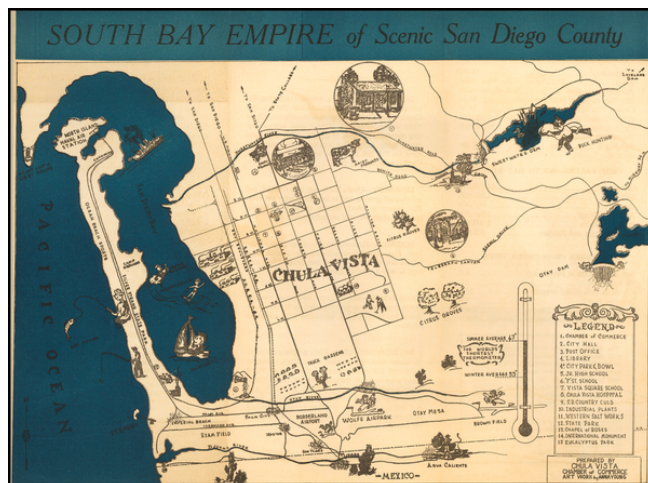

Barry Lawrence Ruderman Antique Maps Inc.

7407 La Jolla Boulevard
La Jolla, CA 92037

www.raremaps.com

(858) 551-8500
blr@raremaps.com

South Bay Empire of Scenic San Diego County

Stock#: 57928
Map Maker: Young

Date: 1939 circa
Place: Chula Vista, CA
Color: Color
Condition: VG
Size: 12 x 9 inches

Price: \$ 195.00

Description:

Rare promotional brochure map of San Diego's South Bay, drawn by Anna Young for the Chula Vista Chamber of Commerce.

The map extends north to Point Loma and and the Sweetwater Dam area, centered on Chula Vista.

Rarity

The map is apparently very rare. This is the first example we have ever seen.

Detailed Condition: