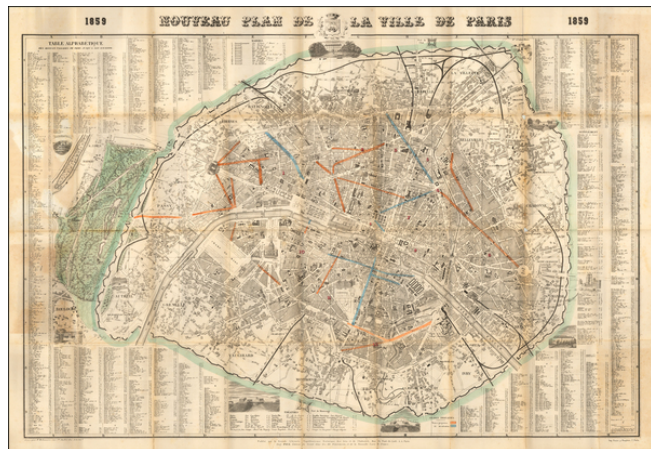

Barry Lawrence Ruderman Antique Maps Inc.

7407 La Jolla Boulevard
La Jolla, CA 92037

www.raremaps.com

(858) 551-8500
blr@raremaps.com

Nouveau Plan de la Ville de Paris 1859.

Stock#: 57917
Map Maker: Pick
Date: 1859
Place: Paris
Color: Hand Colored
Condition: VG
Size: 32.5 x 22 inches
Price: \$575.00

Description:

Decorative map of Paris, illustrating its major gates and monuments.

The map illustrates the progress on Hausmann's substantial renovations and redesign of the city.

The streets under construction are shown in blue. The projected streets (not yet constructed and with buildings still not torn down) are shown in orange.

Detailed Condition:

Folding map with original slip case. Minor toning at folds.