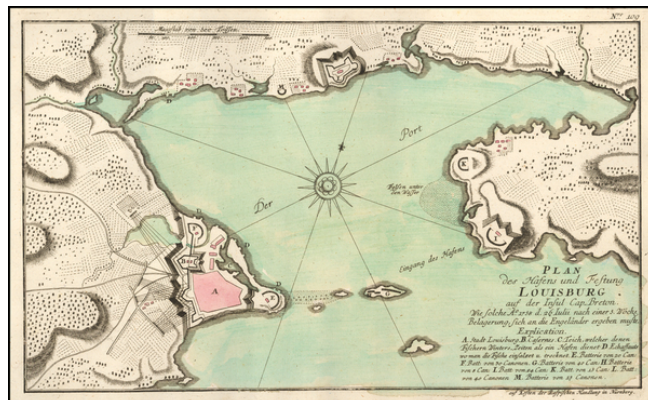

Barry Lawrence Ruderman Antique Maps Inc.

7407 La Jolla Boulevard
La Jolla, CA 92037

www.raremaps.com

(858) 551-8500
blr@raremaps.com

Plan des Hafens und Festung Louisbourg auf der Insul Cap Breton

Stock#: 57909
Map Maker: Raspe
Date: 1764 circa
Place: Nuremberg
Color: Hand Colored
Condition: VG+
Size: 15 x 9 inches
Price: \$ 375.00

Description:

Scarce French & Indian War Plan of the area around Louisbourg, from Raspe's *Schauplatz des Gegenwaertigen Kriegs* . . .

Shows fortifications, batteries, Cannon, and other details.

A rare French and Indian War Battle plan.