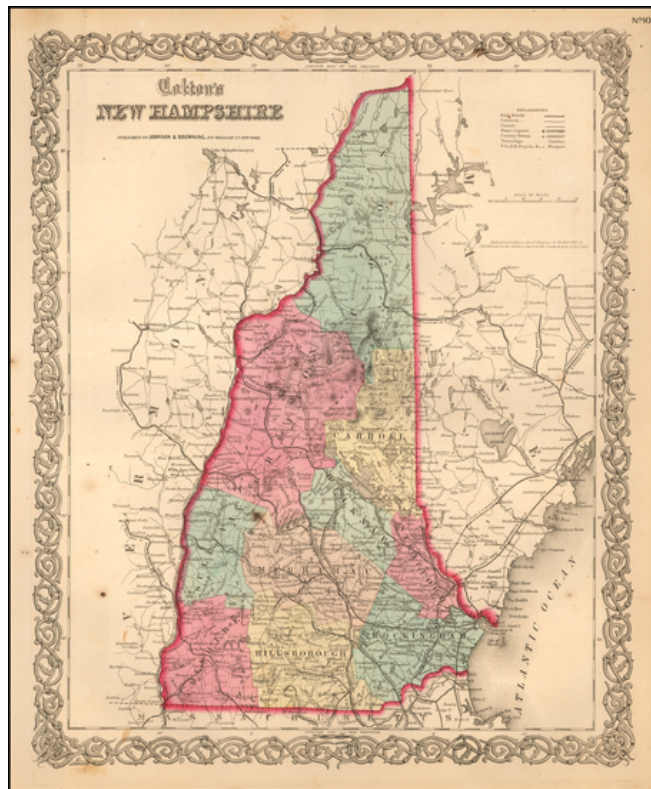

Barry Lawrence Ruderman Antique Maps Inc.

7407 La Jolla Boulevard
La Jolla, CA 92037

www.raremaps.com

(858) 551-8500
blr@raremaps.com

Colton's New Hampshire

Stock#: 57904
Map Maker: Colton
Date: 1859
Place: New York
Color: Hand Colored
Condition: VG+
Size: 15 x 13 inches
Price: SOLD

Description:

Detailed map of New Hampshire, colored by townships. Shows towns, counties, townships, post offices, depots, rivers, railroads, and substantial additional details.

Decorative border.

A terrific map from Colton, one of the most prolific American mapmakers of the mid-19th Century.