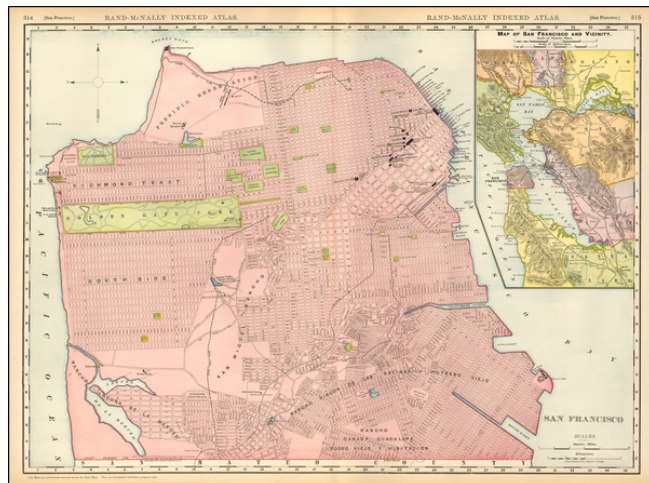

Barry Lawrence Ruderman Antique Maps Inc.

7407 La Jolla Boulevard
La Jolla, CA 92037

www.raremaps.com

(858) 551-8500
blr@raremaps.com

Map of San Francisco

Stock#: 57885
Map Maker: Rand & McNally
Date: 1891 (1906)
Place: Chicago
Color: Color
Condition: VG+
Size: 26 x 19 inches
Price: SOLD

Description:

Updated to the Year of the 1906 Earthquake

Large format highly detailed map of San Francisco, showing towns, wharfs, rail lines, street car lines, roads, buildings, etc.

Large inset of San Francisco Bay. The best large format map of San Francisco to appear in a 19th century commercial atlas.

A fine example of this highly detailed map from Rand McNally's Indexed Atlas of the World, perhaps the best large format late 19th century atlas published in America.

Detailed Condition:

Drawer Ref: Rand McNally
(Misc. 4)