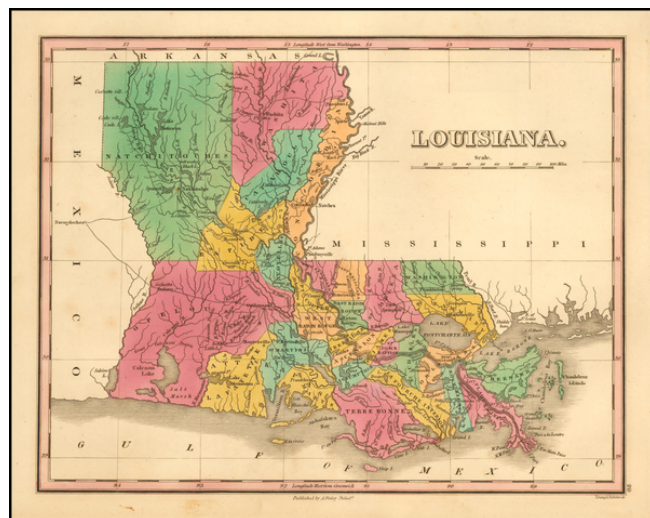

## Louisiana

**Stock#:** 57862  
**Map Maker:** Finley  
**Date:** 1824  
**Place:** Philadelphia  
**Color:** Hand Colored  
**Condition:** VG+  
**Size:** 11 x 9 inches  
**Price:** SOLD

### Description:

Striking example of the first state of Finley's map of Louisiana, colored by parish and showing towns, roads, rivers, and other geographical features.

The map shows early parish configurations, with a number of Northern and Western parishes still not formed and East and West Feliciana are still shown. Various early notes.