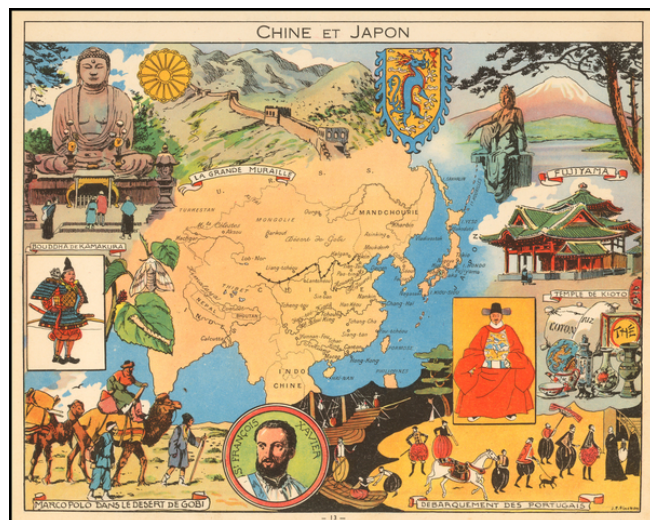

Barry Lawrence Ruderman Antique Maps Inc.

7407 La Jolla Boulevard
La Jolla, CA 92037

www.raremaps.com

(858) 551-8500
blr@raremaps.com

Chine et Japon

Stock#: 57798
Map Maker: Pinchon
Date: 1950 circa
Place: Paris
Color: Color
Condition: VG+
Size: 11 x 8.5 inches
Price: \$125.00

Description:

Decorative pictorial map of China, Japan and Korea, published by Children's book artist JP Pinchon.

Detailed Condition: