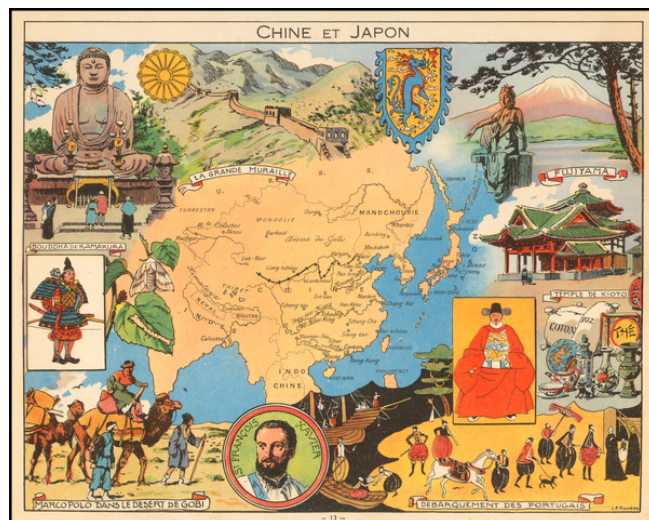

## Chine et Japon

**Stock#:** 57798  
**Map Maker:** Pinchon  
**Date:** 1950 circa  
**Place:** Paris  
**Color:** Color  
**Condition:** VG+  
**Size:** 11 x 8.5 inches  
**Price:** \$ 125.00

### Description:

Decorative pictorial map of China, Japan and Korea, published by Children's book artist JP Pinchon.