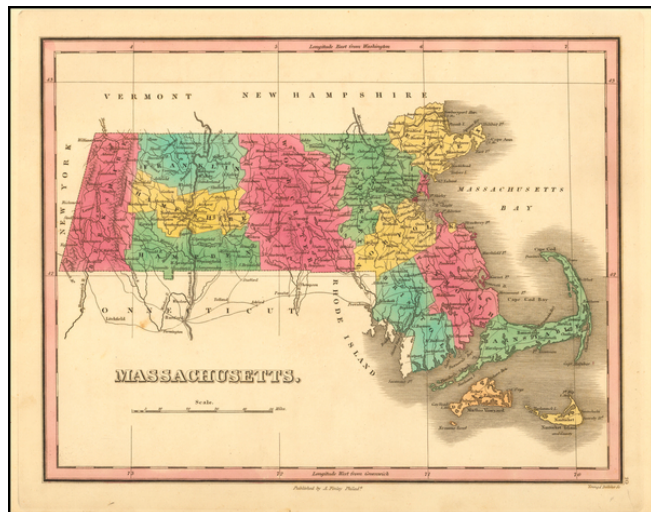

Barry Lawrence Ruderman Antique Maps Inc.

7407 La Jolla Boulevard
La Jolla, CA 92037

www.RareMaps.com

(858) 551-8500
blr@RareMaps.com

Massachusetts

Stock#: 57789
Map Maker: Finley
Date: 1826
Place: Philadelphia
Color: Hand Colored
Condition: VG+
Size: 11 x 9 inches
Price: \$145.00

Description:

Fine example of Finley's map of Massachusetts.

The map is colored by counties and shows towns, roads, rivers, mountains and other geographical features.

Detailed Condition: