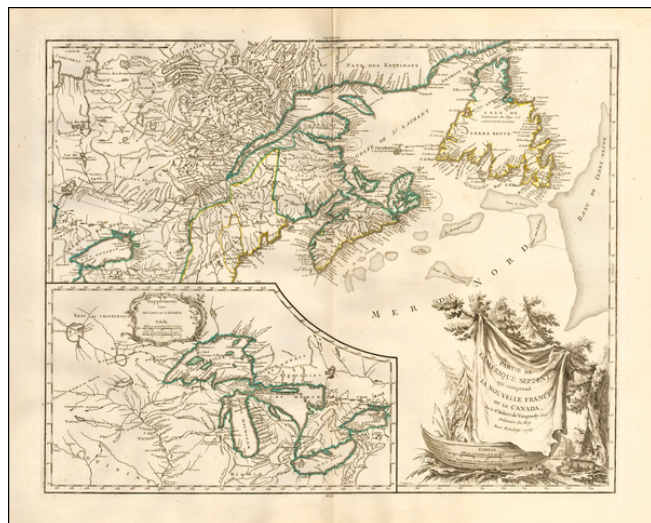

**Barry Lawrence Ruderman
Antique Maps Inc.**

7407 La Jolla Boulevard
La Jolla, CA 92037

www.raremaps.com

(858) 551-8500
blr@raremaps.com

**Partie De L'Amerique Septent? Qui comprend La Nouvelle France ou Le Canada . . .
[Large Great Lakes Inset]**

Stock#: 57758
Map Maker: de Vaugondy
Date: 1755 circa
Place: Paris
Color: Outline Color
Condition: VG
Size: 25 x 19 inches
Price: \$450.00

Description:

Decorative and highly detailed map of New England and Part of Canada, extending east to Newfoundland, with a large inset map of the Great Lakes.

The large inset of the Great Lakes is based upon Bellin's map, and provides one of the best large format up to date depctons of the region, following Bellin's seminal work, based upon Charlevoix's account of the region.