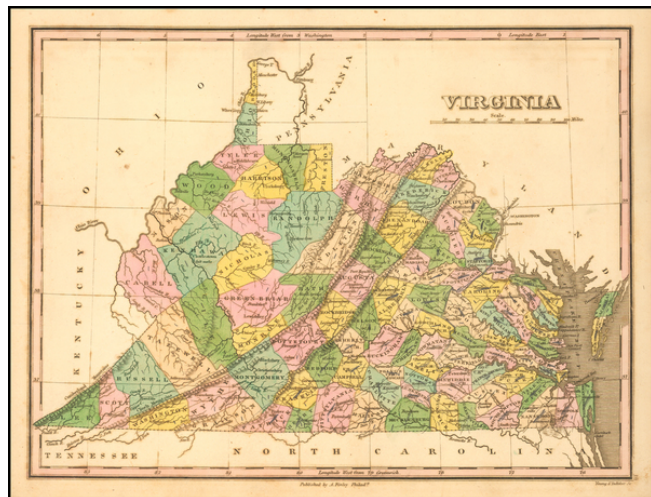

Barry Lawrence Ruderman Antique Maps Inc.

7407 La Jolla Boulevard
La Jolla, CA 92037

www.raremaps.com

(858) 551-8500
blr@raremaps.com

Virginia

Stock#: 57717
Map Maker: Finley
Date: 1826
Place: Philadelphia
Color: Hand Colored
Condition: VG+
Size: 11 x 9 inches
Price: \$195.00

Description:

Early map of the state of Virginia from Finley's atlas.

The map is hand colored by counties and shows towns, roads, rivers, mountains and other geographical features.

The western portion of the state lacks a number of counties, which will later be part of West Virginia.