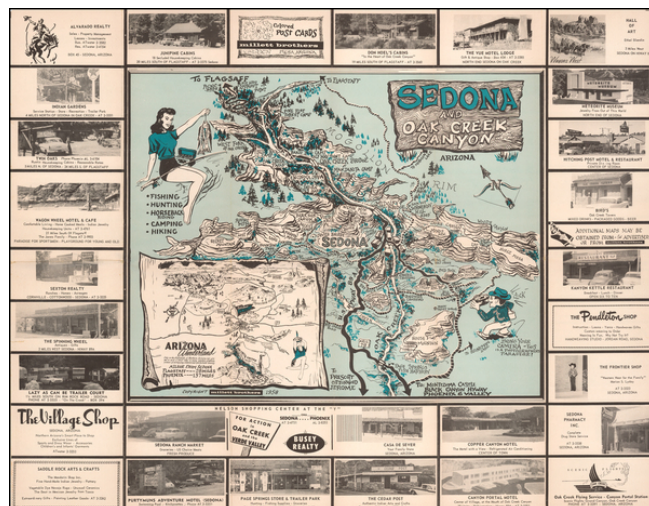

## Sedona and Oak Creek Canyon (Flagstaff on verso)

**Stock#:** 57711  
**Map Maker:** Millett Brothers  
**Date:** 1958  
**Place:** n.p.  
**Color:** Color  
**Condition:** VG+  
**Size:** 22 x 17 inches  
**Price:** \$345.00

### Description:

***Bring Your Camera -- This is A Photographers Paradise!***

Rare pictorial promotional map, advertising Sedona and the Flagstaff area.

The Sedona side provides a marvelous whimsical look at Sedona and Oak Creek Canyon, with its tourist attractions and natural features.

The Flagstaff map offers vignettes showing its proximity to the Grand Canyon.

Brochure title is *Map of Arizona's Fabulous Flagstaff and Beautiful Sedona Including Oak Creek Canyon.*

Each side of the map is surrounded by advertising and photographs of local businesses.