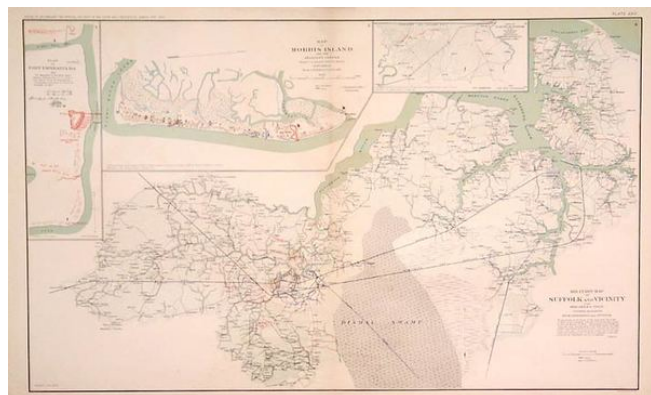

Barry Lawrence Ruderman Antique Maps Inc.

7407 La Jolla Boulevard
La Jolla, CA 92037

www.raremaps.com

(858) 551-8500
blr@raremaps.com

Military Map of Suffolk and Vicinity... [with] Map of Morris Island... [with] Plan of Fort Esperanza, Tex. [with] Proposed Secondary Lines of Defense on the Pensacola...

Stock#: 5770
Map Maker: Bien & Co.
Date: 1891 -95
Place: New York
Color: Color
Condition: VG
Size: 27 x 16 inches
Price: SOLD

Description:

Highly detailed set of maps showing the battlefield positions, roads, rivers, towns, etc., in and around Suffolk and Norfolk Virginia. Second map shows the plan of Fort Esperanza in Texas, one of the few Civil War plans of a Texas fort. The map of Morris Island is highly detailed. The Pensacola River map covers Asherpool to Combahee Rivers, in South Carolina. Full of Battlefield information, fortification information, and a host of other information utilized by the War Department during the Civil War. The map was issued to accompany the monumental Atlas To Accompany The Official Records of the Union and Confederate Armies. 1861-1865. The publication of this work was the most comprehensive compilation of maps of the Civil War.