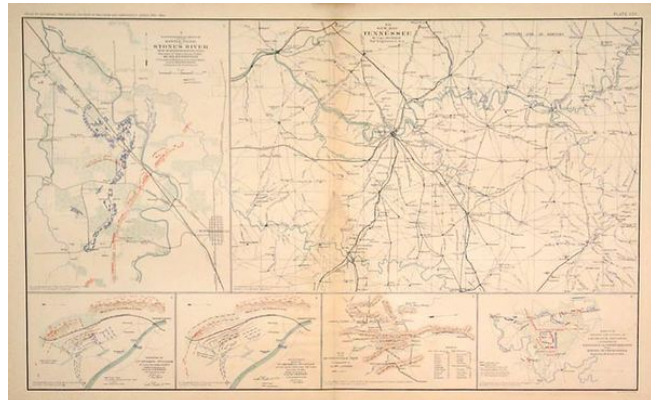

**Barry Lawrence Ruderman
Antique Maps Inc.**

7407 La Jolla Boulevard
La Jolla, CA 92037

www.raremaps.com

(858) 551-8500
blr@raremaps.com

**New Map Tennessee By Capt Michler [with] Battle-Field of Stone's River, near
Murfreesborough Tenn [with]maps of Fredericksburg [and] Huntersville Line [and]
Liddell's Division**

Stock#: 5768
Map Maker: Bien & Co.
Date: 1891 -95
Place: New York
Color: Color
Condition: VG
Size: 27 x 16 inches
Price: SOLD

Description:

Highly detailed set of maps showing the battlefield positions, roads, rivers, towns, etc., in and around Nashville, McMinnville, Carthage, Columbia and Clarksville, with smaller maps showing various battlegrounds. Full of Battlefield information, fortification information, and a host of other information utilized by the War Department during the Civil War. The map was issued to accompany the monumental Atlas To Accompany The Official Records of the Union and Confederate Armies. 1861-1865. The publication of this work was the most comprehensive compilation of maps of the Civil War.