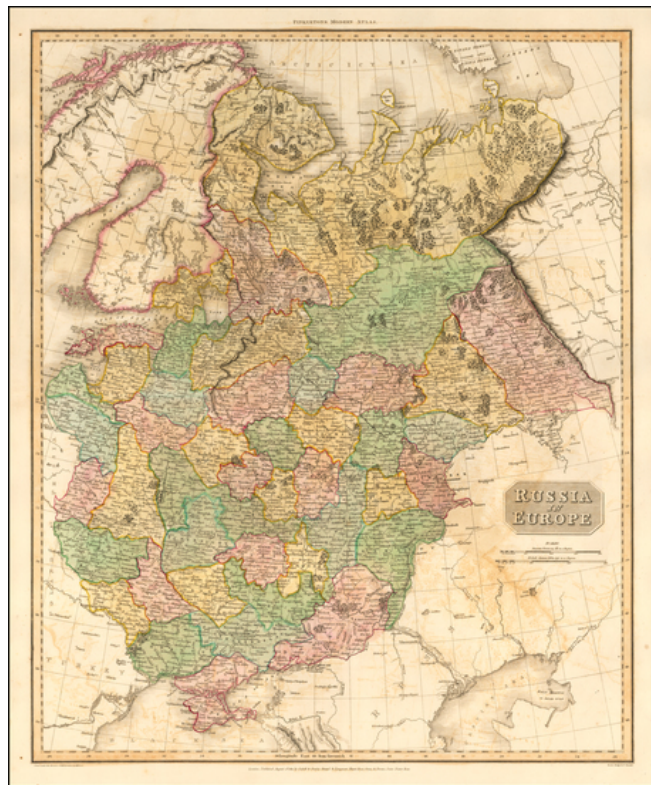

Barry Lawrence Ruderman Antique Maps Inc.

7407 La Jolla Boulevard
La Jolla, CA 92037

www.raremaps.com

(858) 551-8500
blr@raremaps.com

Russia In Europe

Stock#: 57667
Map Maker: Pinkerton
Date: 1812
Place: Edinburgh
Color: Hand Colored
Condition: VG
Size: 20 x 28 inches
Price: \$ 125.00

Description:

Highly detailed map of European Russia.

Highly detailed regional map, one of the best regional maps of the area to appear in an English Atlas during the period. Pinkerton's now rare elephant folio atlas is one of the best engraved works of the period. While lesser known than the more common atlases by Cary & Thomson, it is a superior work, especially in the detail of the maps.