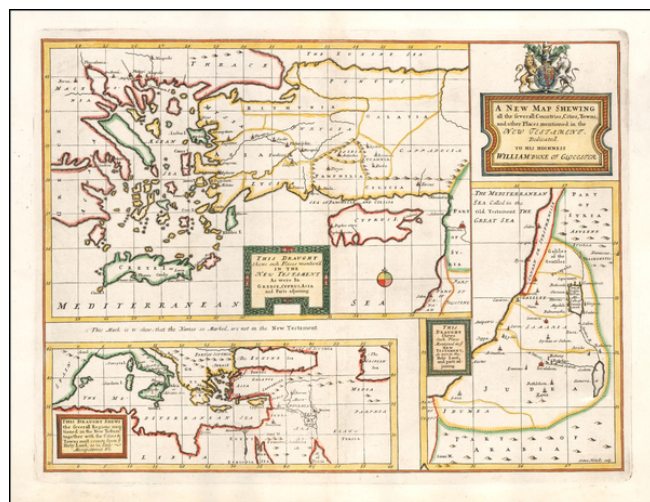

Barry Lawrence Ruderman Antique Maps Inc.

7407 La Jolla Boulevard
La Jolla, CA 92037

www.raremaps.com

(858) 551-8500
blr@raremaps.com

A New Map Shewing all the several Counties, Cities, Towns, and other Places mentioned in the New Testament . . . [shows Cyprus]

Stock#: 57664mp2
Map Maker: Wells
Date: 1712
Place: Oxford
Color: Hand Colored
Condition: VG
Size: 20 x 14.5 inches
Price: SOLD

Description:

Interesting map of the Eastern Mediterranean, with smaller inset maps of the Holy Land and the whole of the Mediterranean.

Includes a title cartouche and coat of arms.

Detailed Condition: