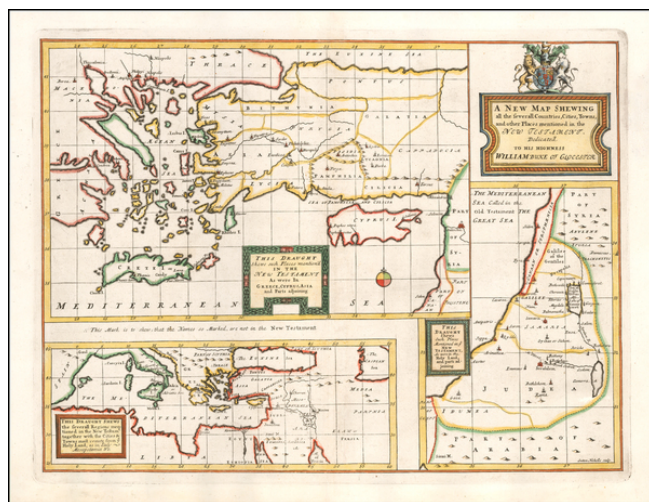

Barry Lawrence Ruderman Antique Maps Inc.

7407 La Jolla Boulevard
La Jolla, CA 92037

www.raremaps.com

(858) 551-8500
blr@raremaps.com

A New Map Shewing all the several Counties, Cities, Towns, and other Places mentioned in the New Testament . . . [shows Cyprus]

Stock#: 57664mp2
Map Maker: Wells
Date: 1712
Place: Oxford
Color: Hand Colored
Condition: VG
Size: 20 x 14.5 inches
Price: \$195.00

Description:

Interesting map of the Eastern Mediterranean, with smaller inset maps of the Holy Land and the whole of the Mediterranean.

Includes a title cartouche and coat of arms.

Detailed Condition: