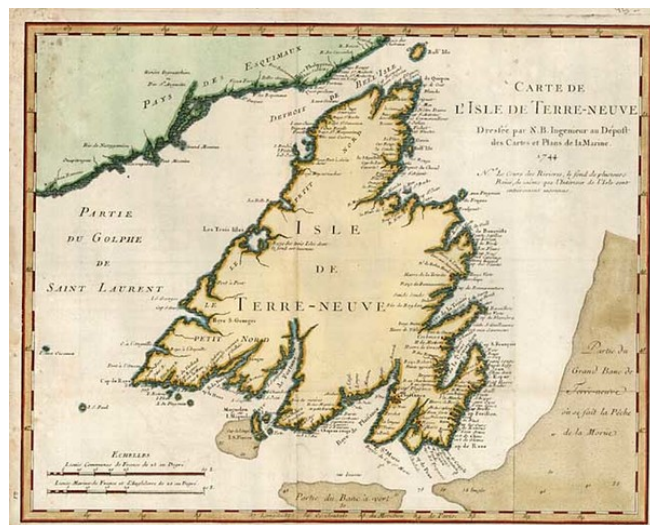

## Carte De L'Isle De Terre-Neuve... 1744

**Stock#:** 5763  
**Map Maker:** Bellin  
**Date:** 1744  
**Place:** Paris  
**Color:** Hand Colored  
**Condition:** VG+  
**Size:** 14 x 11.5 inches  
**Price:** SOLD

### Description:

Detailed map of Newfoundland, with the neighboring Esquimaux Country and part of the Gulf of St. Lawrence. Excellent detail throughout.