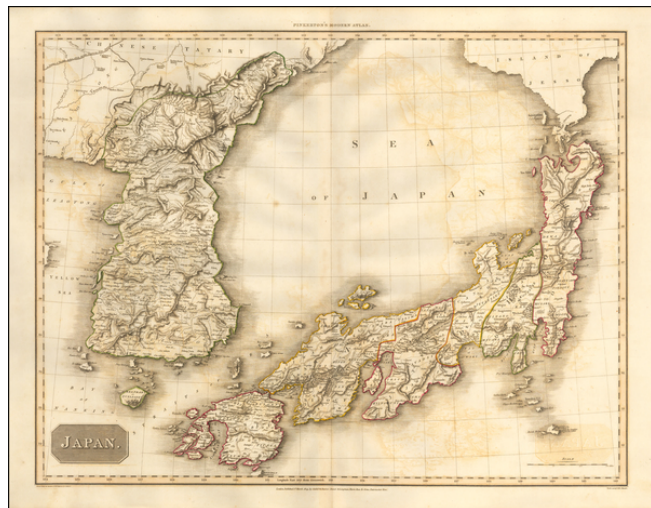

## Japan [and Korea]

**Stock#:** 57625  
**Map Maker:** Pinkerton  
**Date:** 1815  
**Place:** Edinburgh  
**Color:** Outline Color  
**Condition:** VG  
**Size:** 28 x 20 inches  
**Price:** \$345.00

### Description:

A gorgeous map of Japan and Korea from the early 19th Century, which properly shows Korea as a peninsula. The map is extremely detailed and colored by regions, showing towns, major roads, rivers, mountains, lakes, etc.

Pinkerton's maps reflect the fine copperplate engraving work being done in London at the beginning of the 19th Century, with remarkable detail and a 3 dimensional feeling.

Highly detailed regional map, one of the best regional maps of the area to appear in an English Atlas during the period. Pinkerton's now rare elephant folio atlas is one of the best engraved works of the period. While lesser known than the more common atlases by Cary & Thomson, it is a superior work, especially in the detail of the maps.