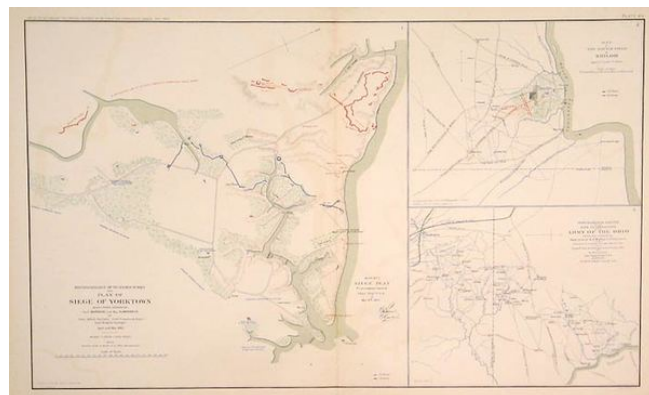

Stock#: 5759
Map Maker: Bien & Co.
Date: 1891 -95
Place: New York
Color: Color
Condition: VG
Size: 27 x 16 inches
Price: SOLD

Description:

Highly detailed set of maps showing the battlefield positions, roads, rivers, towns, etc., in and around Yorktown and Shiloh, plus a large map showing the movements of the Army of the Ohio. Full of Battlefield information, fortification information, and a host of other information utilized by the War Department during the Civil War. The map was issued to accompany the monumental Atlas To Accompany The Official Records of the Union and Confederate Armies. 1861-1865. The publication of this work was the most comprehensive compilation of maps of the Civil War.