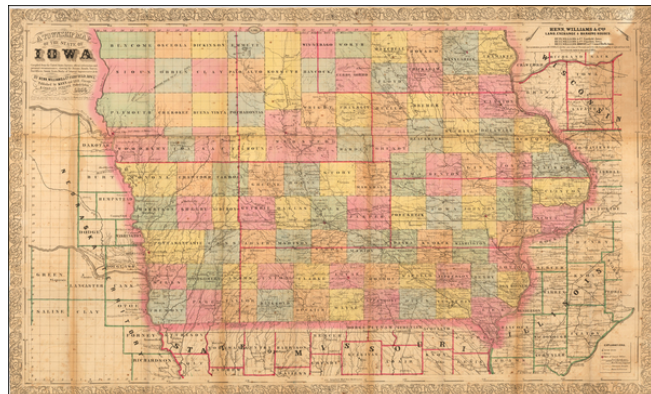

Barry Lawrence Ruderman Antique Maps Inc.

7407 La Jolla Boulevard
La Jolla, CA 92037

www.raremaps.com

(858) 551-8500
blr@raremaps.com

A Township Map of the State of Iowa Compiled from the United States Surveys, official information and personal reconnaissance, showing the Streams, Roads, Towns, Post Offices, County Seats, Works of Internal Improvements, &c &c. . . . 1856

Stock#: 57563
Map Maker: Henn, Williams & Co.
Date: 1856
Place: Fairfield, Iowa
Color: Hand Colored
Condition: VG
Size: 38 x 24 inches
Price: \$ 575.00

Description:

Nice example of the third edition of Henn, Williams & Co.'s large format map of Iowa.

The map is hand colored by counties and shows township surveys, towns, railroads, roads, rivers, post offices and other details.

The map has been entirely re-engraved from 1855 edition, with numerous changes and new decorative border. This edition of the map was co-published by Keen & Lee of Chicago and Charles DeSilver of Philadelphia. Published in Chicago.