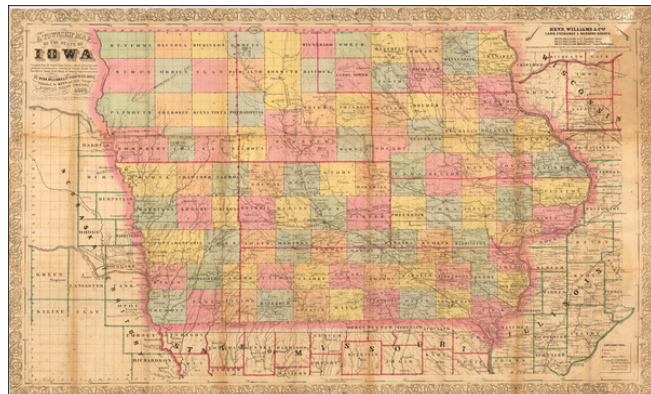

Barry Lawrence Ruderman Antique Maps Inc.

7407 La Jolla Boulevard
La Jolla, CA 92037

www.RareMaps.com

(858) 551-8500
blr@RareMaps.com

A Township Map of the State of Iowa Compiled from the United States Surveys, official information and personal reconnaissance, showing the Streams, Roads, Towns, Post Offices, County Seats, Works of Internal Improvements, &c &c. . . . 1856

Stock#: 57563
Map Maker: Henn, Williams & Co.
Date: 1856
Place: Fairfield, Iowa
Color: Hand Colored
Condition: VG
Size: 38 x 24 inches
Price: \$675.00

Description:

Nice example of the third edition of Henn, Williams & Co.'s large format map of Iowa.

The map is hand colored by counties and shows township surveys, towns, railroads, roads, rivers, post offices and other details.

The map has been entirely re-engraved from 1855 edition, with numerous changes and new decorative border. This edition of the map was co-published by Keen & Lee of Chicago and Charles DeSilver of Philadelphia. Published in Chicago.