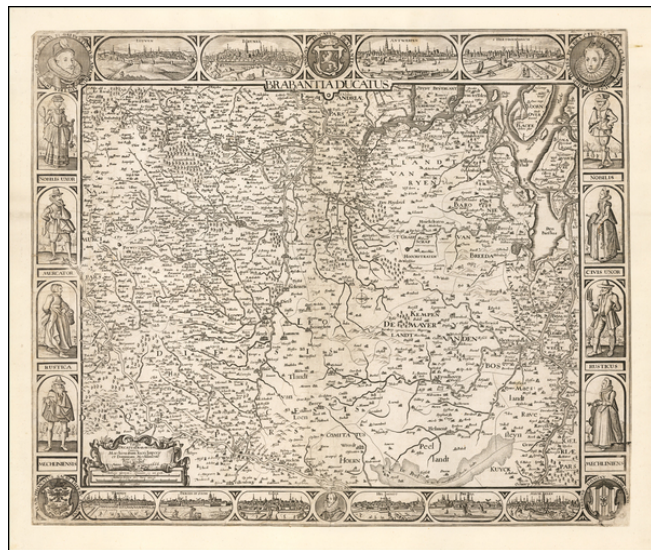

Barry Lawrence Ruderman Antique Maps Inc.

7407 La Jolla Boulevard
La Jolla, CA 92037

www.raremaps.com

(858) 551-8500
blr@raremaps.com

Brabantia Ducatus

Stock#: 57494
Map Maker: Verbiest
Date: 1666
Place: Antwerp
Color: Uncolored
Condition: VG
Size:
Price: \$2,800.00

Description:

A Rare Late State!

Rare map of the Duchy of Brabant, published by Peter Verbiest in Amsterdam.

The map is oriented with west at the top and includes City Views of Leuven, Brussels, Antwerp, s'Hertogenbosch, Mechelen, Breda, Helmond, Lier, Bergen op Zoom and Tienen.

Along the side panels are costumed images Carte-a-Figures. Short title above. Lower left corner cartouche with comprehensive title, date and the name of Pieter Verbiest, the publisher. On both sides borders with costumed figures representing the attire of the regional people.

The map was first published in Antwerp in 1628 and reissued in 1637. This late state was unrecorded until recent years.

Detailed Condition: