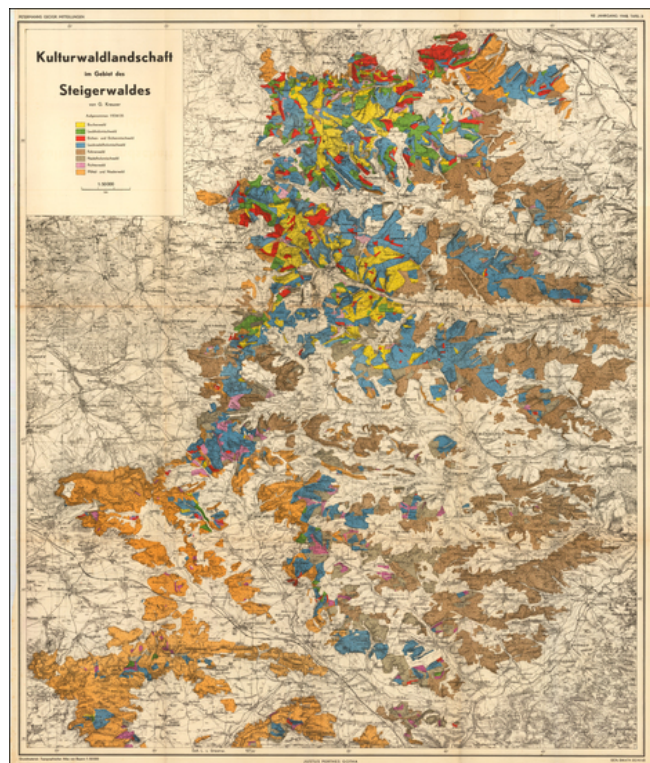

Barry Lawrence Ruderman Antique Maps Inc.

7407 La Jolla Boulevard
La Jolla, CA 92037

www.raremaps.com

(858) 551-8500
blr@raremaps.com

Kulturwaldlandschaft im Gebiet des Steigerwaldes von G. Kreuzer . . .

Stock#: 57488
Map Maker:
Date: 1948
Place:
Color: Color
Condition: VG+
Size: 30.5 x 36 inches
Price: \$ 125.00

Description:

Cultural forest landscape in the Steigerwald of Germany, between Wurzburg and Nuremberg

The map is color coded to show the predominant trees in each region.

Detailed Condition: