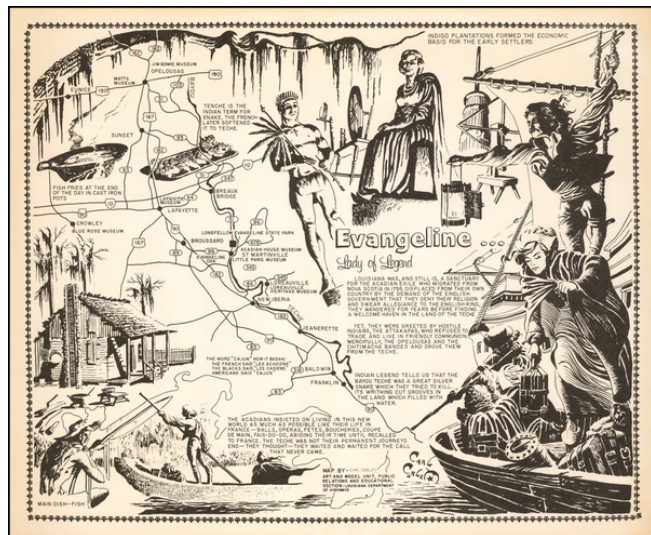

Barry Lawrence Ruderman Antique Maps Inc.

7407 La Jolla Boulevard
La Jolla, CA 92037

www.raremaps.com

(858) 551-8500
blr@raremaps.com

Evangeline Lady of Legend

Stock#: 57415
Map Maker: Louisiana Department of Highways / Corley
Date: 1969
Place: Baton Rouge ?
Color: Uncolored
Condition: VG+
Size: 16 x 13 inches
Price: SOLD

Description:

Rare Carl V. Corley Illustrated Map

Rare pictorial map of Louisiana, published by the Art and Model Unit, Public Relations and Educational Section of the Louisiana Department of Highways.

There were at least 4 different maps in the series, one of which was signed by Carl Corley as the artist, the others attributed by several sources to Corley.

The Carl V. Corley Papers (1930s to 1990s) are held at the Duke University Library.

Detailed Condition: