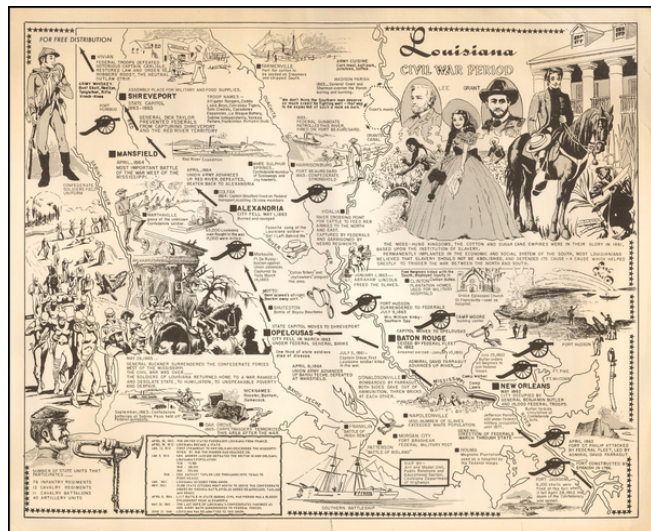

Barry Lawrence Ruderman Antique Maps Inc.

7407 La Jolla Boulevard
La Jolla, CA 92037

www.raremaps.com

(858) 551-8500
blr@raremaps.com

Louisiana Civil War Period.

Stock#: 57345
Map Maker: Louisiana Department of
Highways / Corley
Date: 1970 circa
Place: Baton Rouge ?
Color: Uncolored
Condition: VG+
Size: 17 x 14 inches
Price: SOLD

Description:

Rare Carl V. Corley Illustrated Map

Rare pictorial map of Louisiana, published by the Art and Model Unit, Public Relations and Educational Section of the Louisiana Department of Highways.

There were at least 4 different maps in the series, one of which was signed by Carl Corley as the artist.