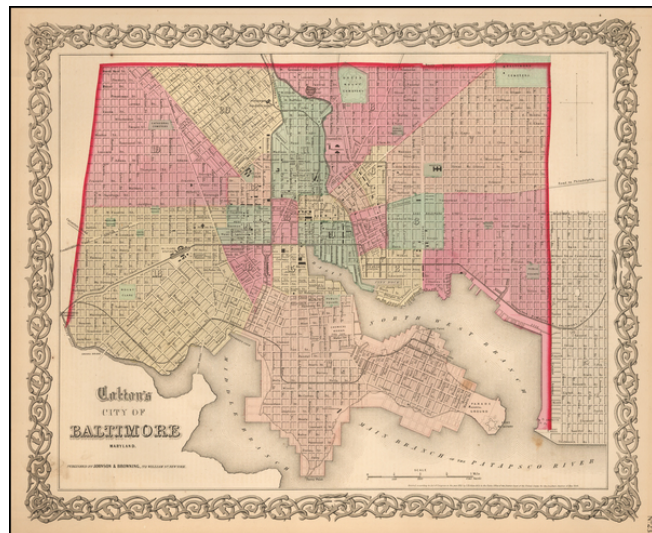

## City of Baltimore Maryland

**Stock#:** 57305  
**Map Maker:** Colton  
**Date:** 1860  
**Place:** New York  
**Color:** Hand Colored  
**Condition:** VG+  
**Size:** 15 x 13 inches  
**Price:** \$75.00

### Description:

Detailed map of Baltimore, showing streets, railroads, buildings, etc. Many public buildings along with City Dock, Ferry Point, Fort McHenry, Mt. Claire Station, etc.

Hand colored by wards. Decorative border.