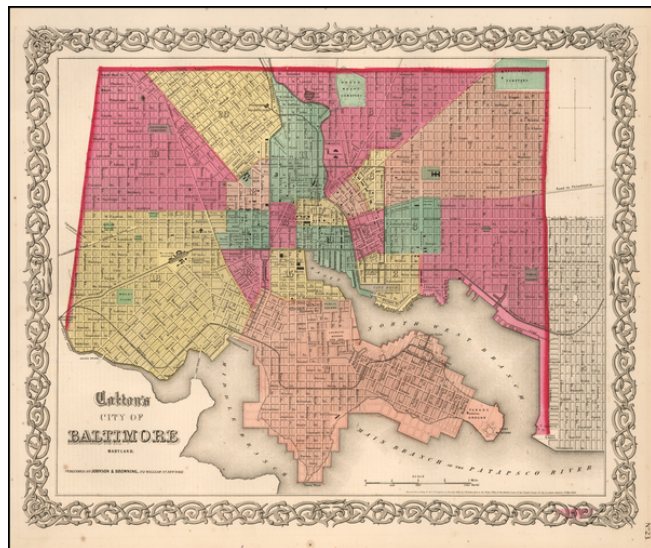

Barry Lawrence Ruderman Antique Maps Inc.

7407 La Jolla Boulevard
La Jolla, CA 92037

www.RareMaps.com

(858) 551-8500
blr@RareMaps.com

City of Baltimore Maryland

Stock#: 57304
Map Maker: Colton
Date: 1860
Place: New York
Color: Hand Colored
Condition: VG+
Size: 15 x 13 inches
Price: \$75.00

Description:

Detailed map of Baltimore, showing streets, railroads, buildings, etc. Many public buildings along with City Dock, Ferry Point, Fort McHenry, Mt. Claire Station, etc.

Hand colored by wards. Decorative border.