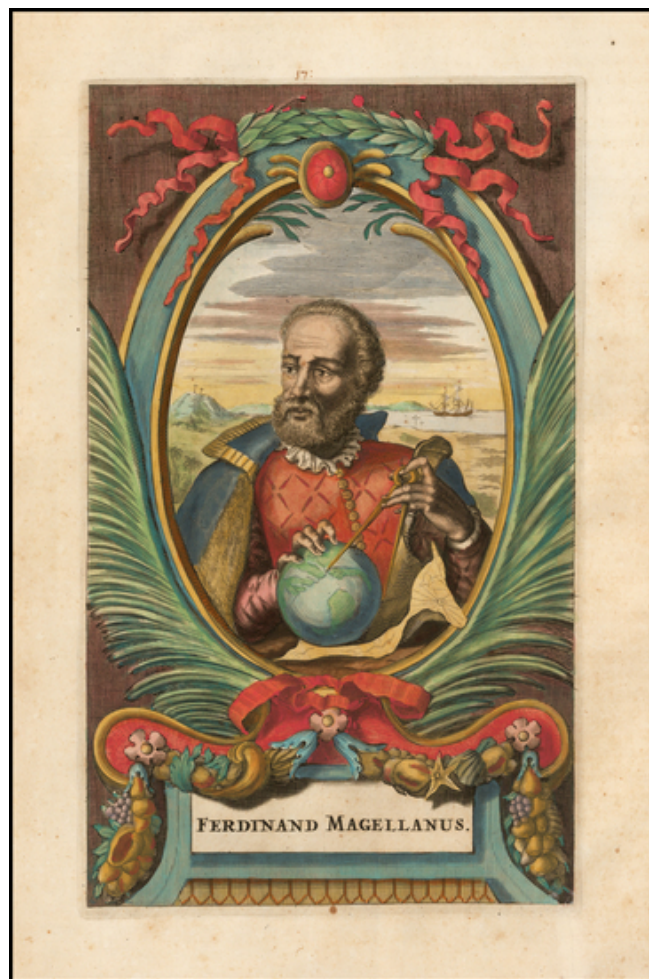

Barry Lawrence Ruderman Antique Maps Inc.

7407 La Jolla Boulevard
La Jolla, CA 92037

www.RareMaps.com

(858) 551-8500
blr@RareMaps.com

Ferdinand Magellanus

Stock#: 57239
Map Maker: Ogilby
Date: 1671
Place: London
Color: Hand Colored
Condition: VG+
Size: 11 x 6.5 inches
Price: \$295.00

Description:

Striking portait of Ferdinand Magellan, with a sextant in hand and globe in hand.

Richly embellished. One of the best 17th Century portraits of the discoverer of America.

Detailed Condition: