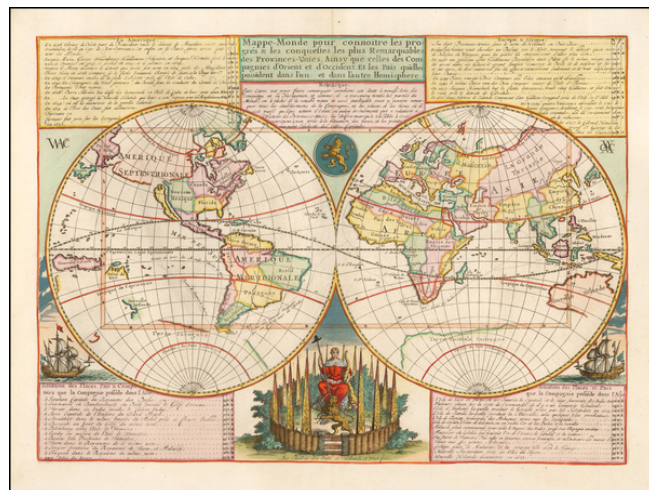

Barry Lawrence Ruderman Antique Maps Inc.

7407 La Jolla Boulevard
La Jolla, CA 92037

www.raremaps.com

(858) 551-8500
blr@raremaps.com

Mappe-Monde pour connoitre les progres & les conquestes les plus Remarquables des Provinces-Unies, Ainsy que celles des Compagnies d'Orient et d'Occident. Et les Pais quelles possèdent dans l'un et dans l'autre Hemisphere

Stock#: 57225
Map Maker: Chatelain
Date: 1719
Place: Amsterdam
Color: Hand Colored
Condition: VG+
Size: 18 x 13 inches
Price: SOLD

Description:

Decorative double hemisphere map of the World, intended to illustrate the successes of the Dutch East India and Dutch West India Companies throughout the world.

Shows an incomplete Australia and New Zealand, along with California as an Island and a badly mis-projected Japan. The west coast of America extends due west toward Asia, one of the predominating theories of the 17th and early 18th Centuries. Two decorative sailing ships, several Lions and other embellishments.

A finely engraved map from Chatelain's monumental 7 volume *Atlas Historique*, one of the most famous and prolific works of the early 18th Century.

Detailed Condition: