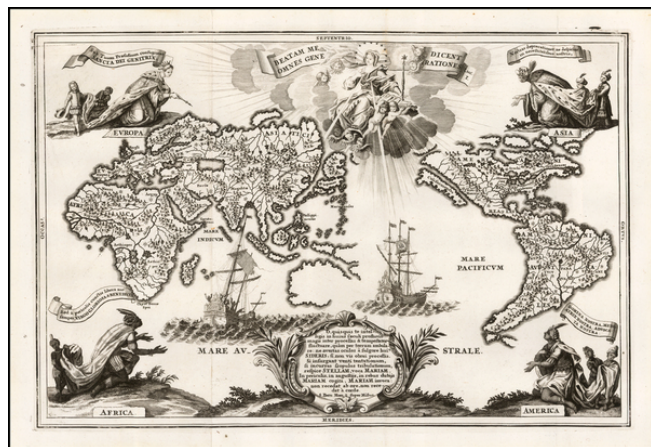

Barry Lawrence Ruderman Antique Maps Inc.

7407 La Jolla Boulevard
La Jolla, CA 92037

www.raremaps.com

(858) 551-8500
blr@raremaps.com

Beatam Medicent Omens Generatione [Map of the World, centered on the Pacific Ocean]

Stock#: 57199
Map Maker: Scherer
Date: 1703
Place: Munich
Color: Uncolored
Condition: VG+
Size: 14 x 9.5 inches
Price: SOLD

Description:

Richly engraved decorative map of the World, published by Scherer.

The map is centered on the Pacific and shows an incomplete Australia and New Guinea, leaving open the prospect that the two are connected.

California is shown as an Island with a very distinctive Northwest Passage. Japan is shown in the projection unique to Scherer. The treatment of SE Asia and the Indian subcontinent is based upon contemporary Jesuit reports. The reports of the early jesuits and French is in evidence in the Great Lakes and Mississippi Valley regions.

Two large sailing ships, four representations of the Continents as women and two large decorative cartouches.

The engraving work and imagery in Scherer's maps is quite extraordinary.

Detailed Condition: