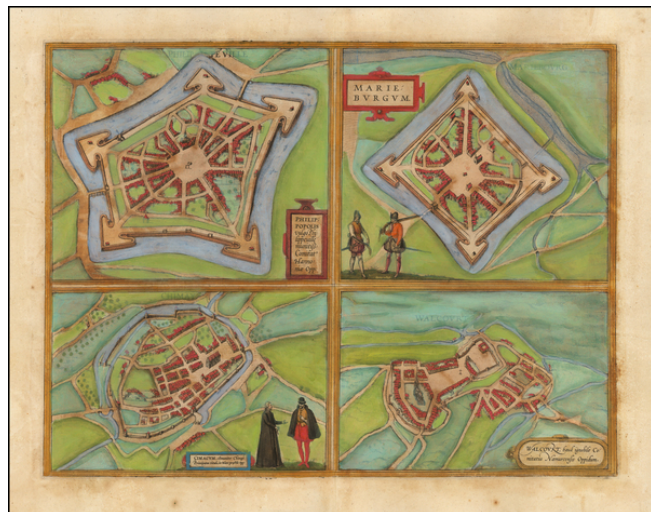

Barry Lawrence Ruderman Antique Maps Inc.

7407 La Jolla Boulevard
La Jolla, CA 92037

www.raremaps.com

(858) 551-8500
blr@raremaps.com

(Philippeville, Mariembourg, Chimay, and Walcourt)

Stock#: 57196mp2
Map Maker: Braun / Hogenberg
Date: 1575 circa
Place: Cologne
Color: Hand Colored
Condition: VG
Size: 17.5 x 13.5 inches
Price: \$345.00

Description:

Fine set of 4 views of the towns of Philippeville, Mariembourg, Chimay, and Walcourt, from Braun & Hogenberg's *Civitates Orbis Terrarum*.

Detailed Condition:

Old Color.