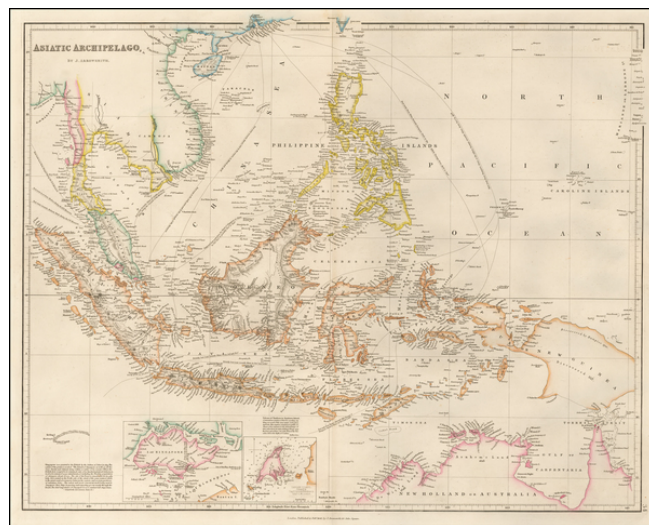

Barry Lawrence Ruderman Antique Maps Inc.

7407 La Jolla Boulevard
La Jolla, CA 92037

www.RareMaps.com

(858) 551-8500
blr@RareMaps.com

Asiatic Archipelago

Stock#: 57195
Map Maker: Arrowsmith
Date: 1848
Place: London
Color: Color
Condition: VG+
Size: 23.5 x 18.5 inches
Price: SOLD

Description:

Fine example of John Arrowsmith's map of the Asiatic Archipelago, including a large inset map of Singapore.

Centered on the Philippines and Borneo, the map shows a number of different seasonal passages through the region to Hong Kong and Macao.

The map comes shortly after the conclusion of the Opium Wars, at a time when trade with Hong Kong and Singapore was growing at a tremendous rate.

The inset of Singapore is accompanied by a lengthy note, concluding with the observation that "The chief importance of Singapore is as a commercial emporium."

A second inset shows Labuan Island, as surveyed by Edward Belcher and D. M. Gordon. Above Labuan is a note describing the volcanic eruption of Tumbora. The 1815 eruption of Mount Tumbora was one of the most powerful in recorded history,