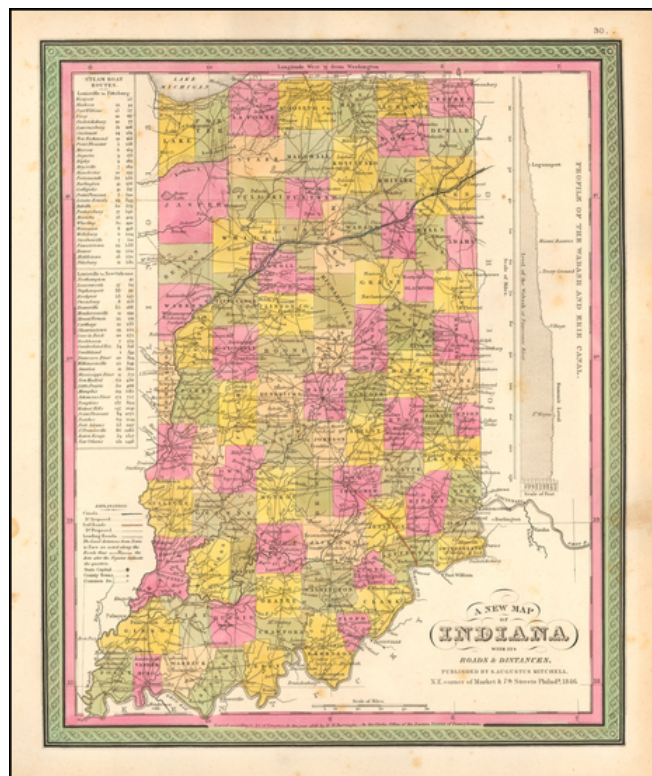

Barry Lawrence Ruderman Antique Maps Inc.

7407 La Jolla Boulevard
La Jolla, CA 92037

www.raremaps.com

(858) 551-8500
blr@raremaps.com

A New Map of Indiana with its Roads & Distances. . . .

Stock#: 57177
Map Maker: Mitchell
Date: 1847
Place: Philadelphia
Color: Hand Colored
Condition: VG+
Size: 14 x 11.5 inches
Price: SOLD

Description:

Detailed and interesting map of Indiana, hand colored by county.

Shows towns, rivers, lakes, railroads, roads, distances, forts, etc. Includes table of steamship routes, distances, etc.

Detailed Condition: