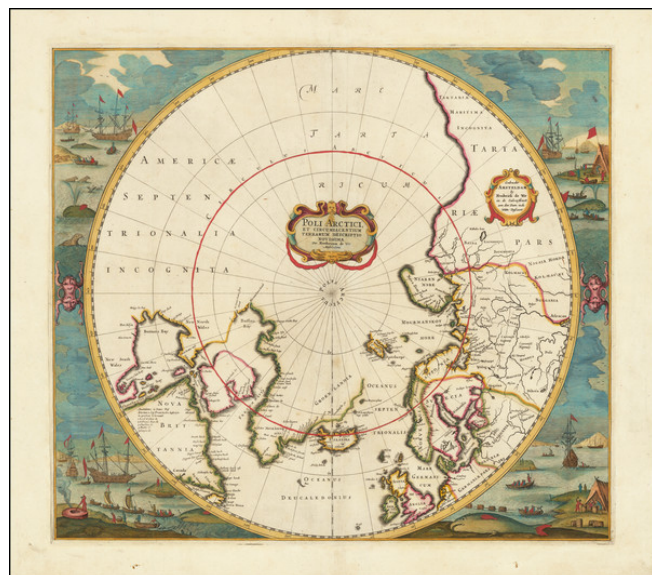

Stock#: 57158
Map Maker: De Wit
Date: 1676
Place: Amsterdam
Color: Hand Colored
Condition: VG
Size: 19 x 17 inches
Price: \$2,800.00

Description:

Old color example of Jansson's map of the North Polar regions, newly revised by Frederick De Wit.

The map shows Baffin's Bay, Button's Bay and James Bay, Greenland, Iceland, Spitsberge (with incomplete coastline), Lappland, Russian and European Asia, etc.

Numerous compass roses, sailing ships, etc. Two decorative cartouches.

This is the first De Wit edition of the map, which includes his name in the title cartouche (Fredericum de Wit). A later edition shortens his name to F. De Wit.

Detailed Condition:

Old color. Weakness and paper breaks caused by old color, reinforced on verso. Minor toning from a prior matting and framing.