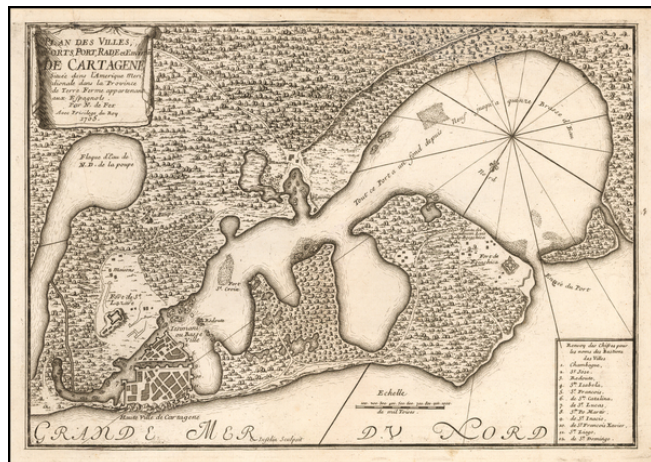

Barry Lawrence Ruderman Antique Maps Inc.

7407 La Jolla Boulevard
La Jolla, CA 92037

www.raremaps.com

(858) 551-8500
blr@raremaps.com

Plans des Villes, Forts, Port, Rade et Environ De Cartagene 1705

Stock#: 57031
Map Maker: de Fer
Date: 1705
Place: Paris
Color: Uncolored
Condition: VG+
Size: 13.5 x 9 inches
Price: SOLD

Description:

Highly detailed plan of the area around Cartagena, including a plan of the fort, Haute ville de Cartagene and a plan of Fort de Bocachica, with 12 places located.

Dark impression of the second edition of this fine map.