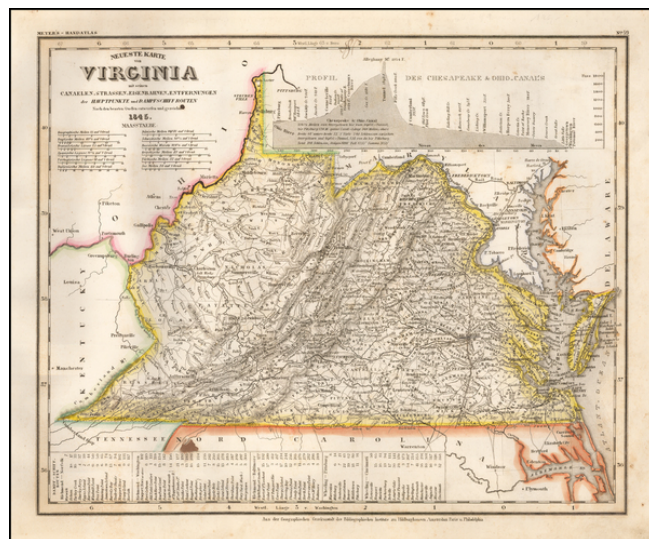

## Neueste Karte von Virginia . . . 1845

**Stock#:** 57005  
**Map Maker:** Meyer  
**Date:** 1845  
**Place:** Hildburghausen  
**Color:** Outline Color  
**Condition:** VG  
**Size:** 14.5 x 12 inches  
**Price:** SOLD

### Description:

Elegantly engraved & detailed map, taken based upon Tanner's work in the early 1840s. Shows counties, towns, roads, railroads, mountain ranges, etc.