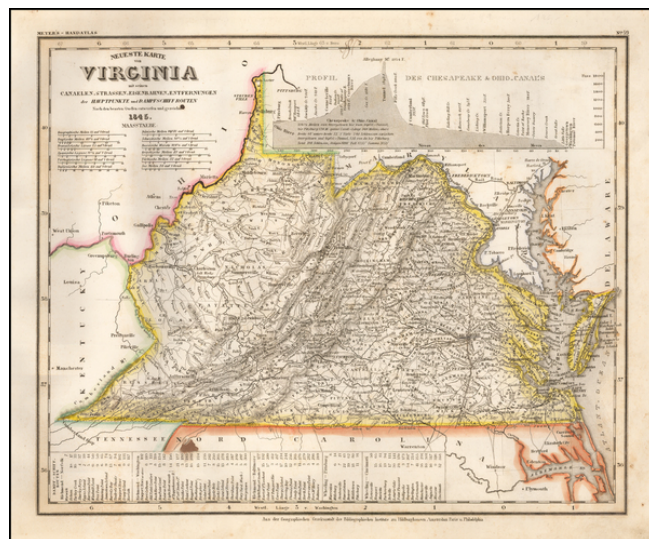

Barry Lawrence Ruderman Antique Maps Inc.

7407 La Jolla Boulevard
La Jolla, CA 92037

www.raremaps.com

(858) 551-8500
blr@raremaps.com

Neueste Karte von Virginia . . . 1845

Stock#: 57005
Map Maker: Meyer
Date: 1845
Place: Hildburghausen
Color: Outline Color
Condition: VG
Size: 14.5 x 12 inches
Price: SOLD

Description:

Elegantly engraved & detailed map, taken based upon Tanner's work in the early 1840s. Shows counties, towns, roads, railroads, mountain ranges, etc.

Detailed Condition: