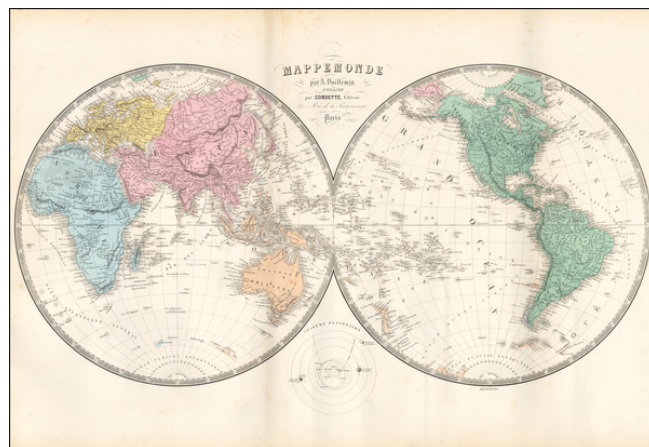

Barry Lawrence Ruderman Antique Maps Inc.

7407 La Jolla Boulevard
La Jolla, CA 92037

www.raremaps.com

(858) 551-8500
blr@raremaps.com

Mappemonde par A. Vuillemin...

Stock#: 56996
Map Maker: Vuillemin
Date: 1845 circa
Place: Paris
Color: Hand Colored
Condition: VG
Size: 29 x 17 inches
Price: SOLD

Description:

Large format double hemisphere map of the world in attractive wash colors.

The map notes the Oregon District and shows features in the American West suggestive of a date in the late 1830s or early 1840s at the latest.

The following is shown in Antarctica (discovery date):

- Enderby Land (1831)
- Graham Land (1832)
- Sabrina Land (1839)
- Adelie Land (1840)
- Victoria Land (January 1841)

Detailed Condition:

Fold discoloration.