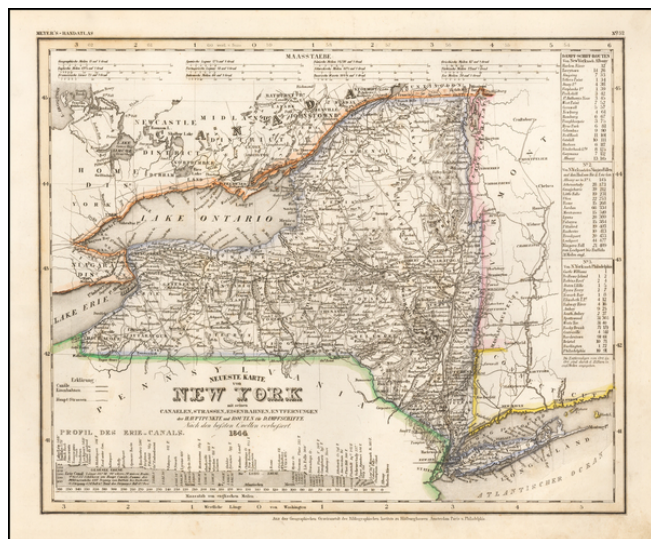

Barry Lawrence Ruderman Antique Maps Inc.

7407 La Jolla Boulevard
La Jolla, CA 92037

www.RareMaps.com

(858) 551-8500
blr@RareMaps.com

Neueste Karte von New York . . . 1844

Stock#: 56984
Map Maker: Meyer
Date: 1844
Place: Hildburghausen
Color: Outline Color
Condition: VG+
Size: 14 x 11.5 inches
Price: \$75.00

Description:

An elegantly engraved and highly detailed map of New York, based upon Tanner's work in the early 1840s. Shows counties, towns, roads, canals, lakes, etc.

Detailed Condition: