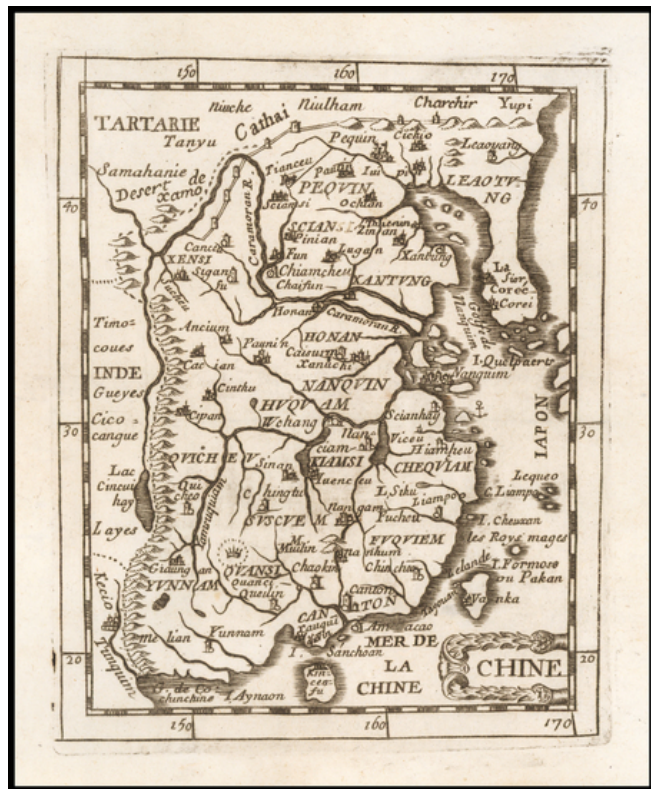

## Chine

**Stock#:** 56951  
**Map Maker:** Du Val  
**Date:** 1676  
**Place:** Paris  
**Color:** Uncolored  
**Condition:** VG+  
**Size:** 5 x 4 inches  
**Price:** \$195.00

### Description:

Detailed map of China and Korea, published in Paris by Du Val.

The Great Wall of China is shown. The map shows Korea as a Peninsula.