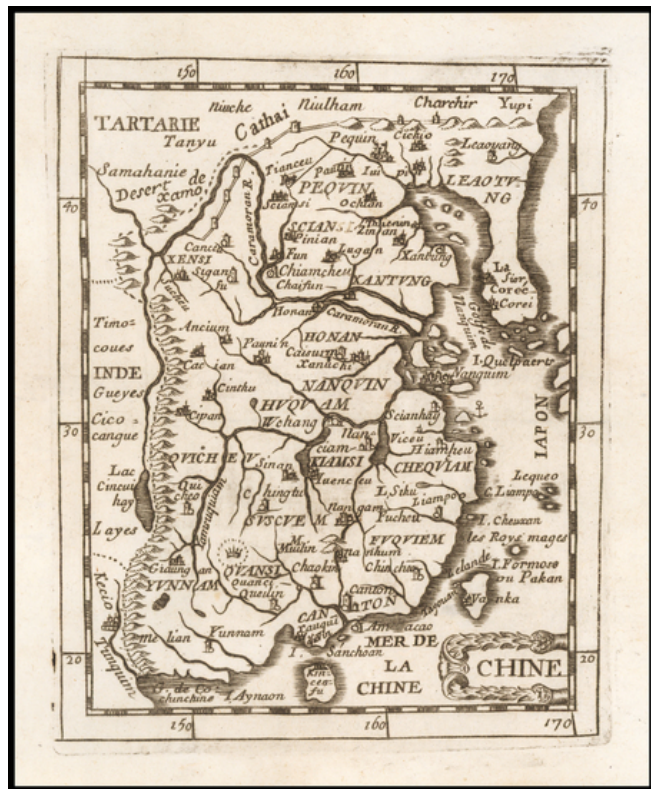

Barry Lawrence Ruderman Antique Maps Inc.

7407 La Jolla Boulevard
La Jolla, CA 92037

www.raremaps.com

(858) 551-8500
blr@raremaps.com

Chine

Stock#: 56951
Map Maker: Du Val
Date: 1676
Place: Paris
Color: Uncolored
Condition: VG+
Size: 5 x 4 inches
Price: SOLD

Description:

Detailed map of China and Korea, published in Paris by Du Val.

The Great Wall of China is shown. The map shows Korea as a Peninsula.

Detailed Condition: