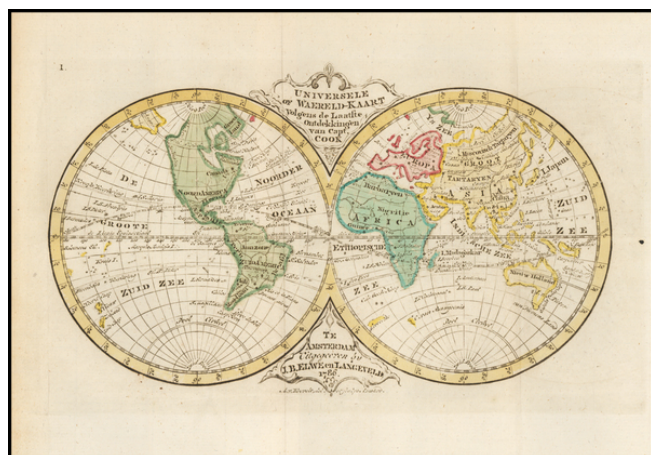

## Universele Of Waereld-Kaart Volgens de Laatste Ontdekkingen van Capt. Cook . . . .1786

**Stock#:** 56926  
**Map Maker:** Elwe  
**Date:** 1786  
**Place:** Amsterdam  
**Color:** Hand Colored  
**Condition:** VG  
**Size:** 8.5 x 7 inches  
**Price:** SOLD

### Description:

Rare miniature map of the World, published in Amsterdam by Jan Elwe.

The map appeared in his *COMPLEETE ZAK-ATLAS, VAN DE ZEVENTIEN NEDERLANDSCHE PROVINCIËN*.