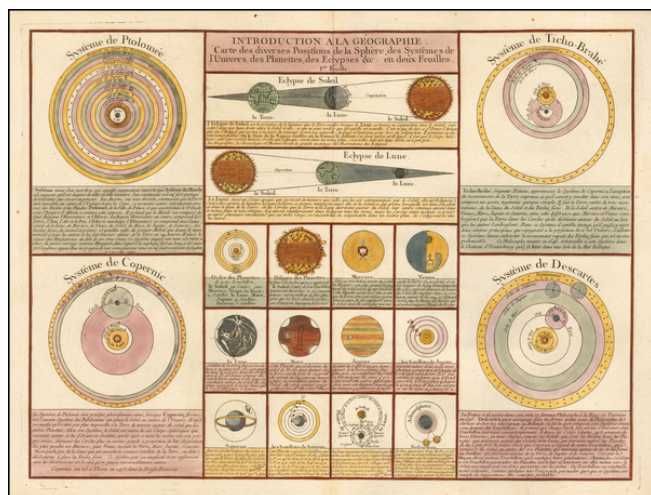

## Introduction a la Geographie Carte des diverses Positions de la Sphere, des Systemes de l'Univers, des Planettes, des Ecympses &c. en deux Feuilles. 1re. Feuille.

**Stock#:** 56917  
**Map Maker:** Bourgoin  
**Date:** 1770 circa  
**Place:** Paris  
**Color:** Hand Colored  
**Condition:** VG+  
**Size:** 18 x 13.5 inches  
**Price:** SOLD

### Description:

Scarce and interesting set of diagrams of Celestial phenomenon, published in Paris, we believe by Bourgoin.

The larger images show the 4 primary models of the Solar System, Ptolemy, Tycho-Brahe, Copernicus and Descartes The smaller images describe solar and lunar eclipses, the order of the planets, models of the planets, the moon, etc.