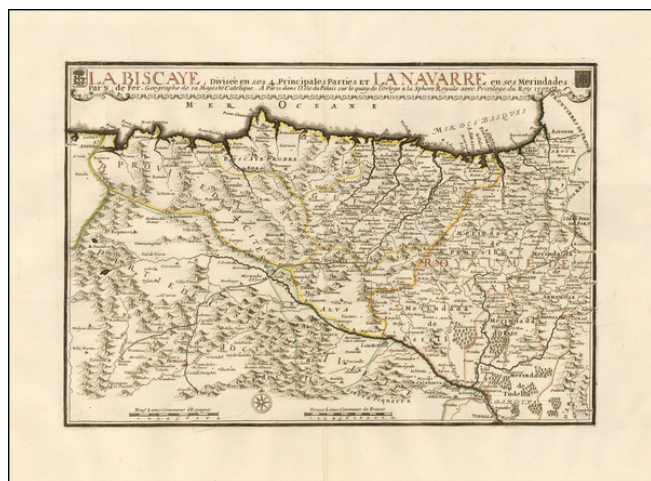

Barry Lawrence Ruderman Antique Maps Inc.

7407 La Jolla Boulevard
La Jolla, CA 92037

www.raremaps.com

(858) 551-8500
blr@raremaps.com

La Biscaye Divisee en ses 4 Principales Parties et La Navarre en ses Merindades . . . 1707

Stock#: 56899
Map Maker: de Fer
Date: 1707
Place: Paris
Color: Hand Colored
Condition: VG+
Size: 19 x 13 inches
Price: \$975.00

Description:

Large detailed map of the Basque region of Spain.

The map extends from the San Sebastian Region to Santander in Cantabria and south to Pamplona, etc.

The map is centered on Bilbao and Vitoria along the coastline and extending south to Burgos.

Two regional coats of arms in the top left and right corners.

Detailed Condition: