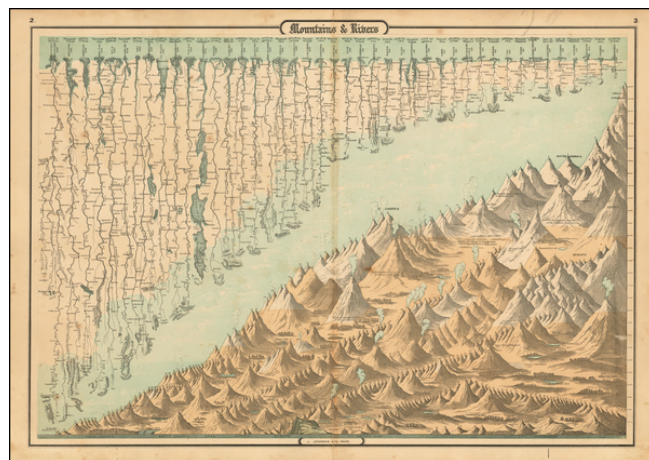

## Mountains & Rivers

**Stock#:** 56875  
**Map Maker:** Ward & Johnson  
**Date:** 1860  
**Place:** New York  
**Color:** Hand Colored  
**Condition:** VG  
**Size:** 24 x 17 inches  
**Price:** SOLD

### Description:

Decorative example of Johnson & Browning's mountains and rivers plate, showing the lengths of the principal rivers of the world and heights of the principal mountains.

Delineates volcanoes, mountain lakes and other features. Includes names and distances and identifies continents. An interesting and decorative item.