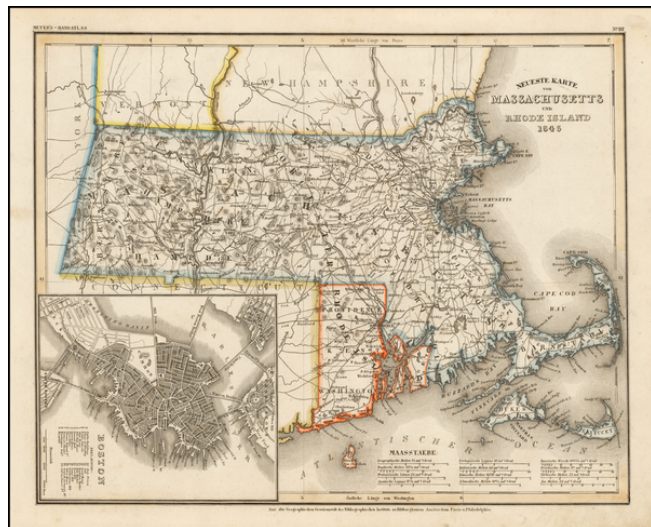

## Neueste Karte von Massachusetts und Rhode Island 1846

**Stock#:** 56859  
**Map Maker:** Meyer  
**Date:** 1846  
**Place:** Hildburghausen  
**Color:** Outline Color  
**Condition:** VG+  
**Size:** 15 x 11.5 inches  
**Price:** \$95.00

#### *Scarce German map of Massachusetts & Rhode Island, etc.*

Elegantly engraved & detailed map of Massachusetts and Rhode Island, with a large inset plan of Boston, based upon Tanner's work in the early 1840's.

Shows counties, towns, roads, canals, lakes, etc.