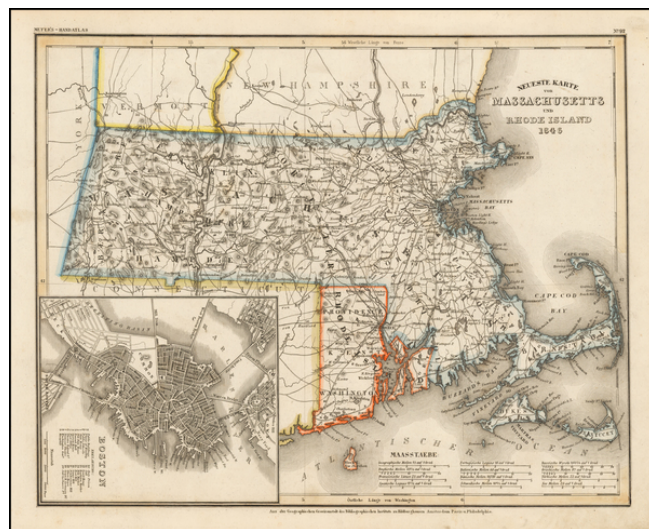

## Neueste Karte von Massachusetts und Rhode Island 1846

**Stock#:** 56859  
**Map Maker:** Meyer  
**Date:** 1846  
**Place:** Hildburghausen  
**Color:** Outline Color  
**Condition:** VG+  
**Size:** 15 x 11.5 inches  
**Price:** \$ 120.00

### Description:

*Scarce German map of Massachusetts & Rhode Island, etc.*

Elegantly engraved & detailed map of Massachusetts and Rhode Island, with a large inset plan of Boston, based upon Tanner's work in the early 1840's.

Shows counties, towns, roads, canals, lakes, etc.